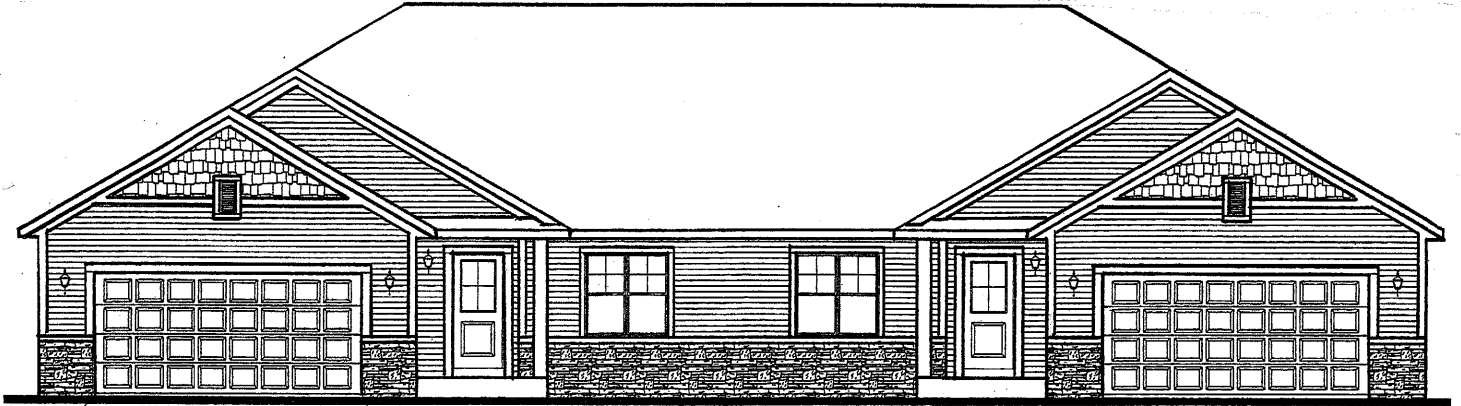

Lindale Street Condominiums

Belgium, Wisconsin

Quality Construction from Highland Custom Homes LLC

- Ranch Style, Split Bedroom Duplex Condos
- No Condo Fees
- Open Floor Plan with Tall Ceilings
- Custom Cabinetry from Valley Cabinets, Inc.
- Quartz Countertops in the Kitchen
- Corian Countertops in Bathrooms
- Gas Fireplace with Stone Veneer
- Insulated and Dry-walled 2 ½ Car Garage with Openers
- Huge Basement with Egress Window
- Premium Larsen Storm Door
- Fully Landscaped with Concrete Driveway, Walk and Patio
- Low Maintenance Exterior with Stone Veneer, Premium Vinyl Siding and Limited Lifetime Warranty Architectural Roof Shingles